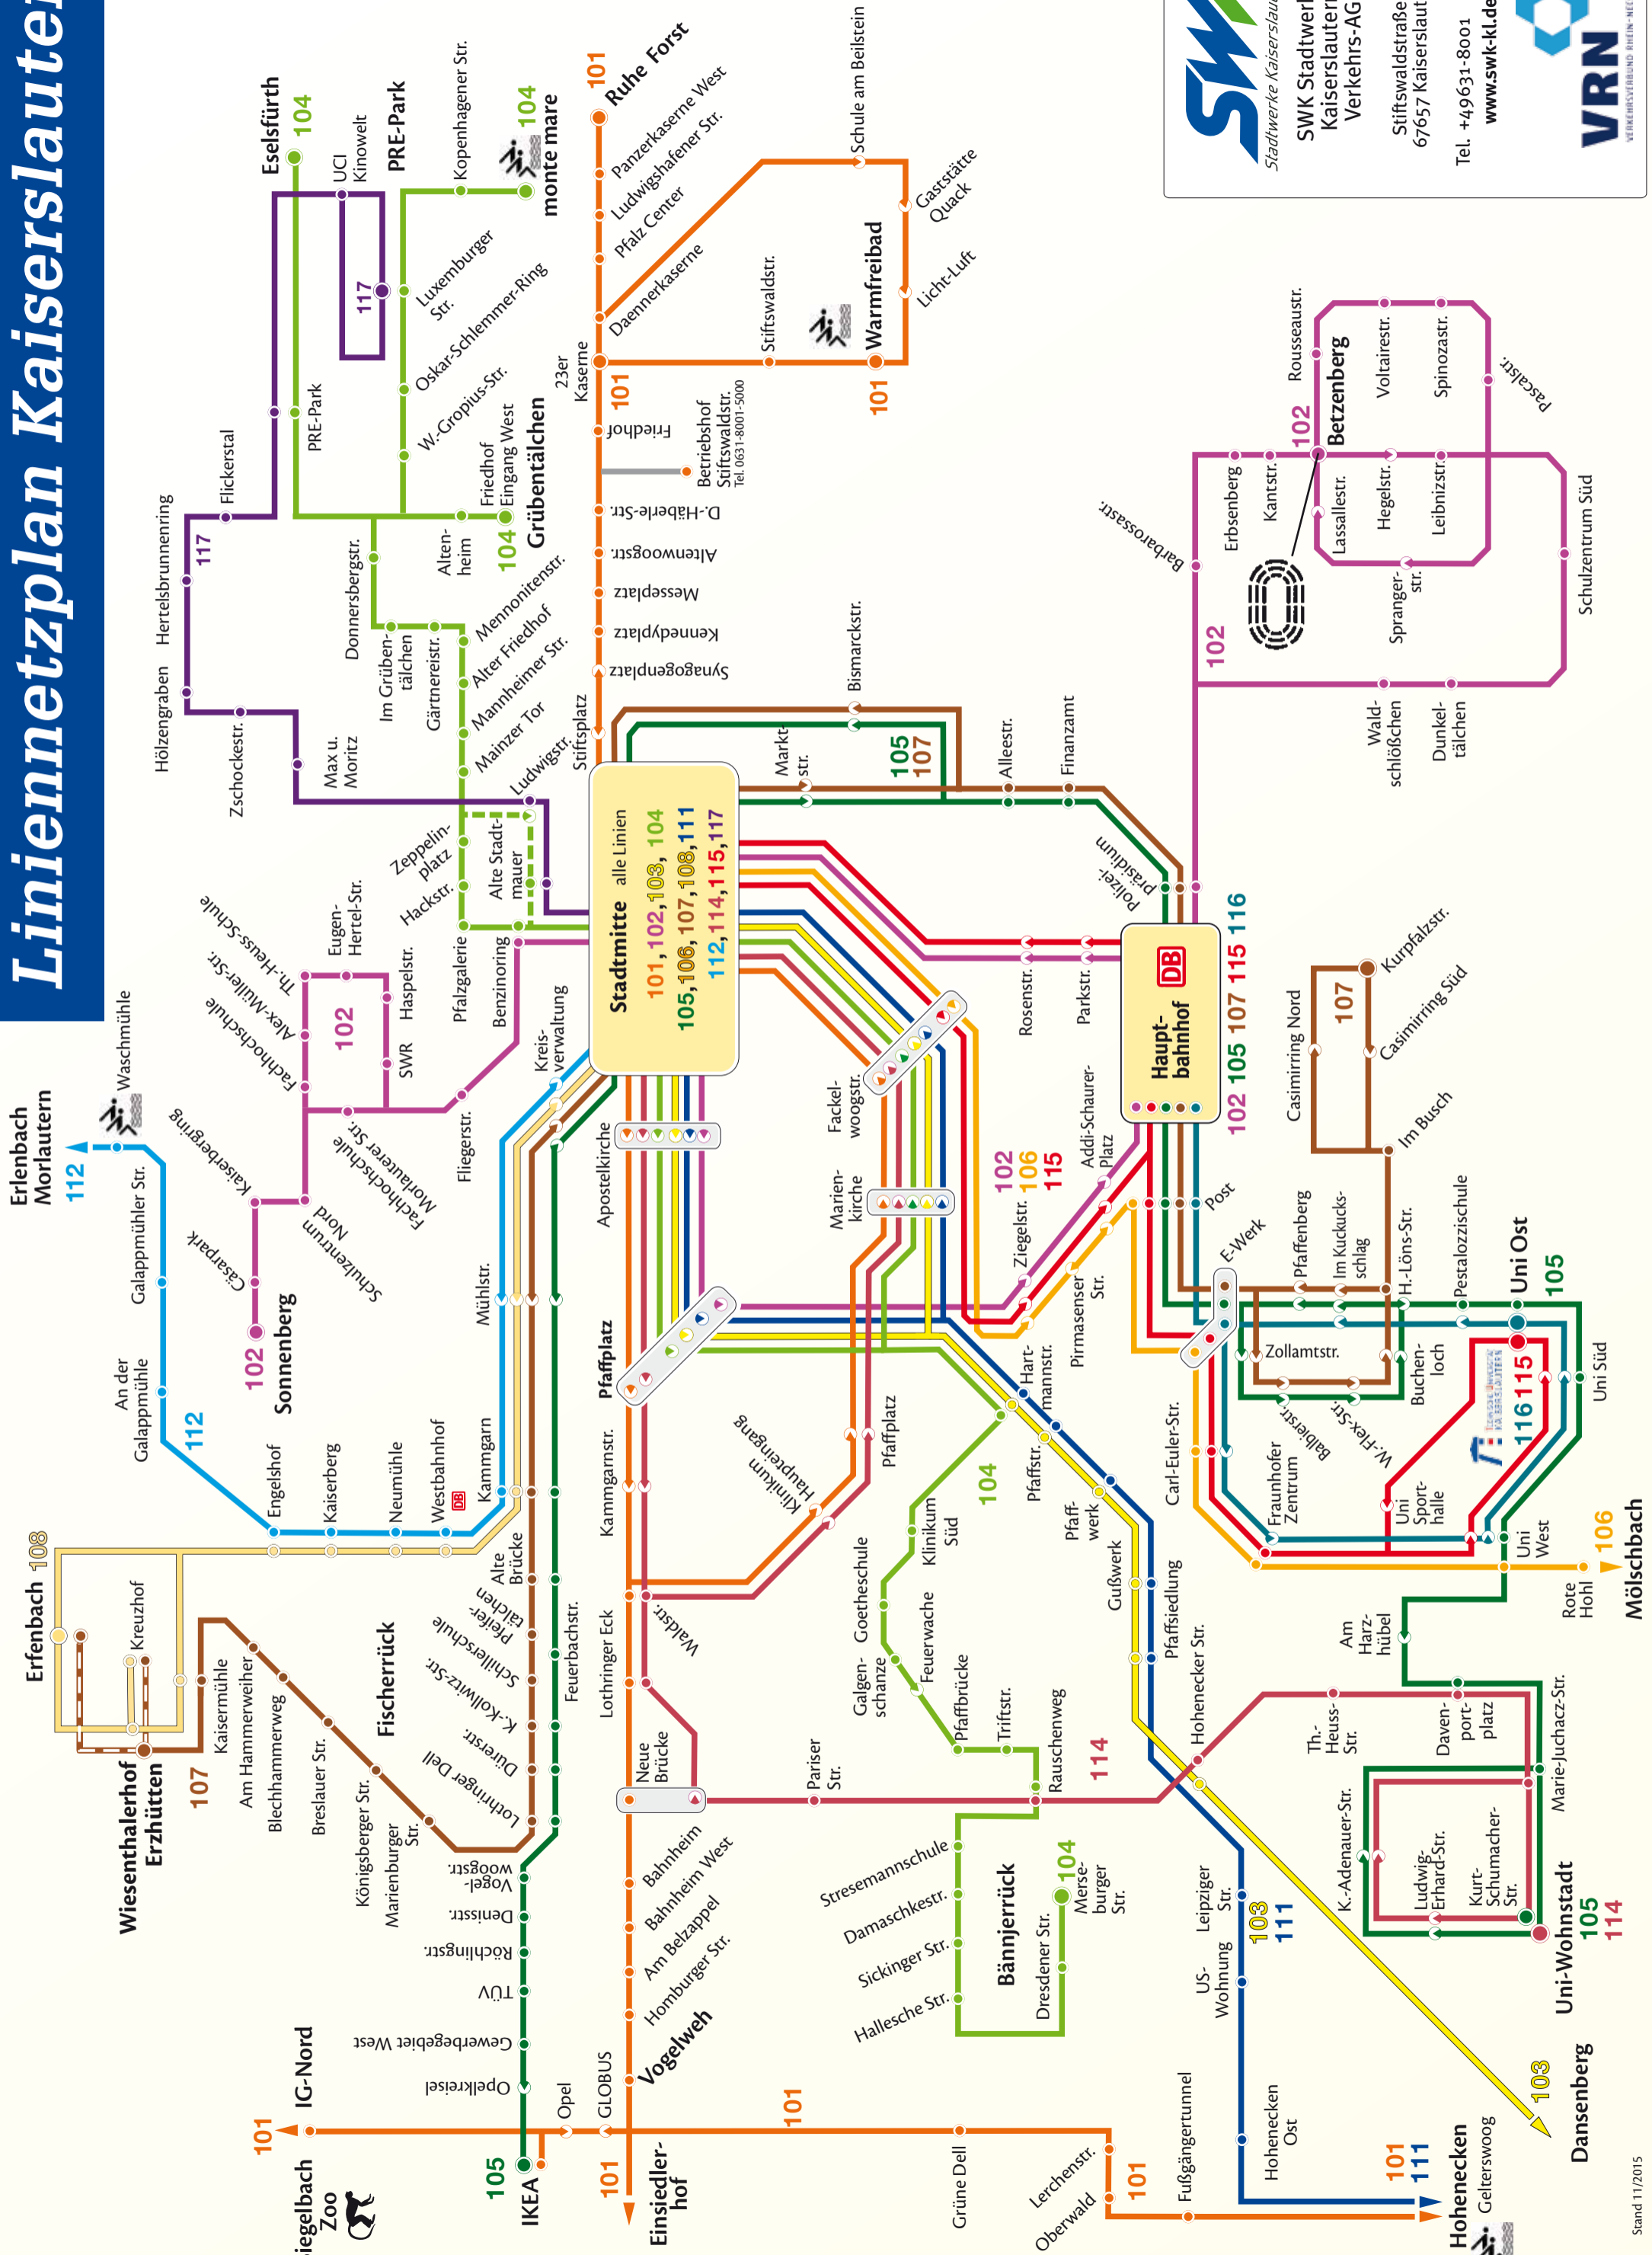

Linienetzplan Kaiserslautern

SWK
Stadtwerke Kaiserslautern
SWK Stadtwerke
Kaiserslautern
Verkehrs-AG
Stiftswaldstraße 4
67657 Kaiserslautern
Tel. +49 631-8001 5000
www.swk-kl.de

VRN
VERKEHRSVERBUND RHEIN-NECKAR