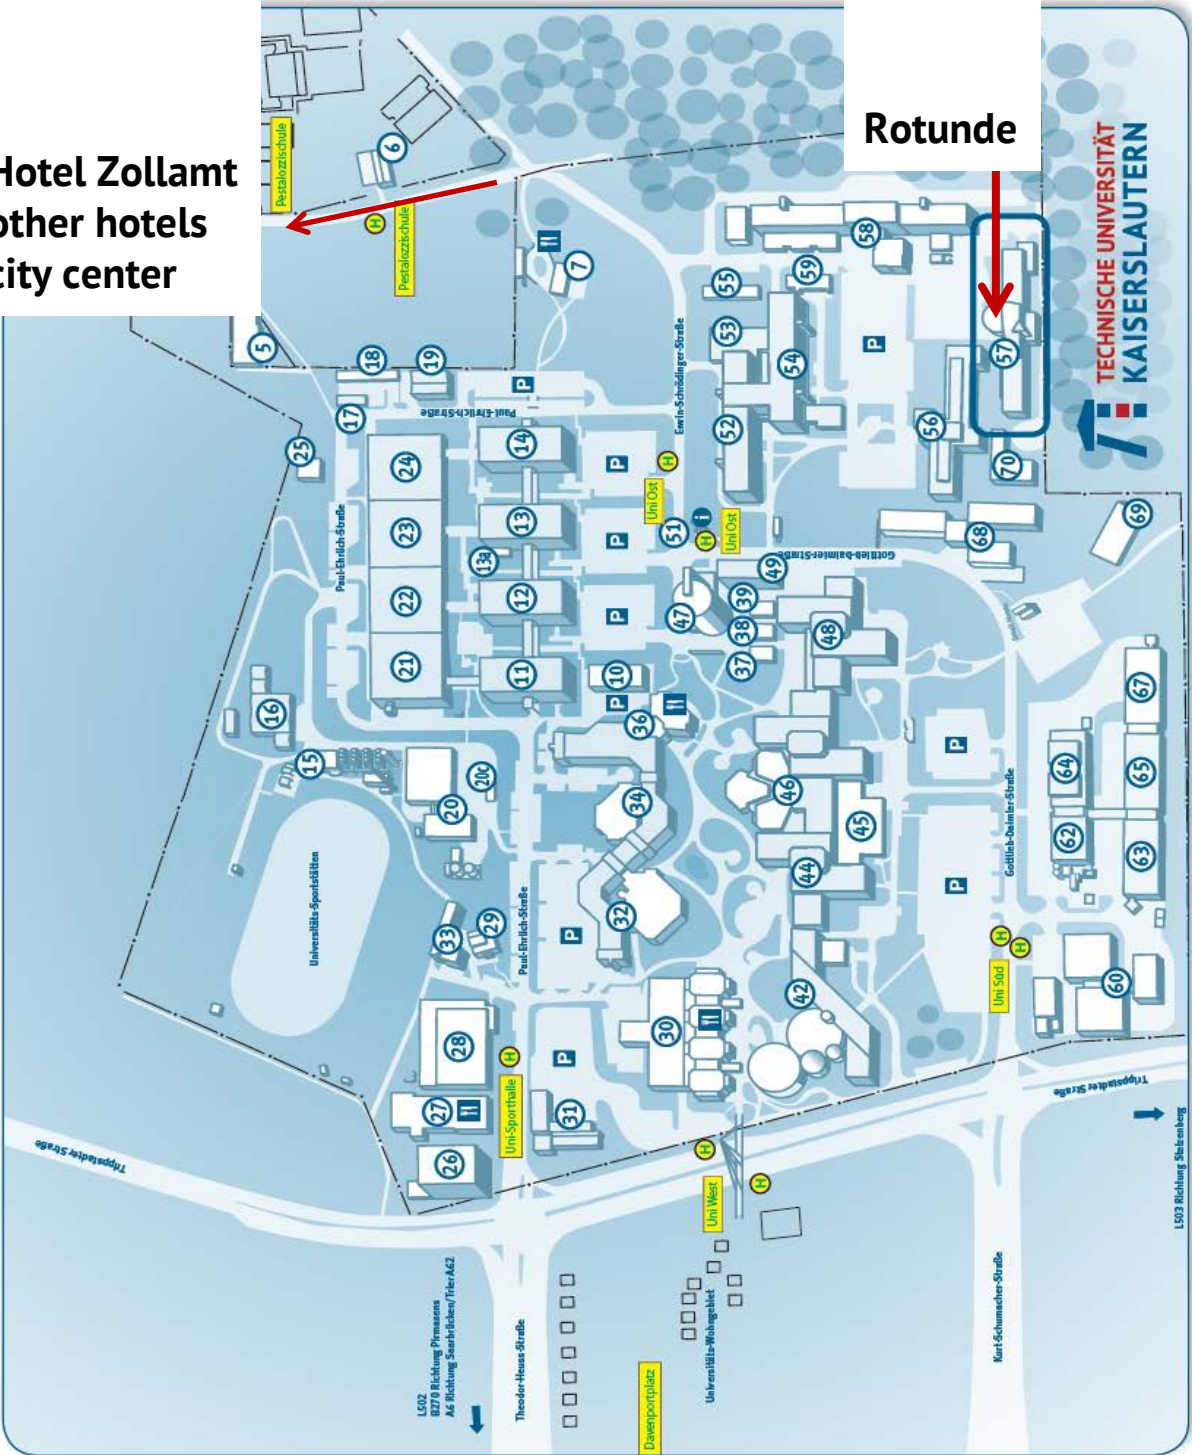

Campus Map TU Kaiserslautern

Hotel Zollamt
other hotels
city center

Rotunde