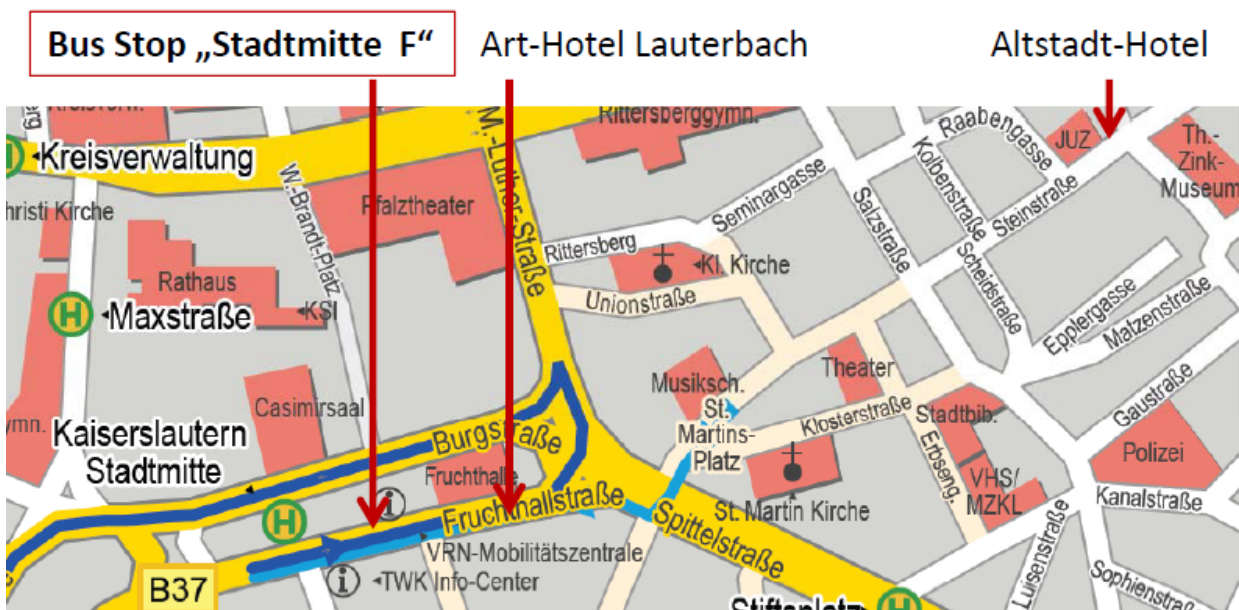

From **Zollamt-Hotel**

Bus (5 min ride):

Bus stop “Balbierstraße” right in front of the hotel. Line 105 (Direction “Uni-Wohngebiet”); leaving according to schedule 24 min and 54 min after the hour; leave bus at the stop “Uni Ost”. There you cross the street and walk 150 m uphill; enter campus by turning right at the next intersection (see sign “Rotunde”). By crossing the parking lot you reach Building 57 after 120 m.

Walk (20 min):

1,5 km, uphill. Directions: turn left at the hotel entrance and follow Balbierstraße uphill; at the end of the street (after 550 m) you turn left on Hermann-Löns-Straße. At the next intersection turn right on Pfaffenbergstraße. Where the street turns right, you turn left and enter the University Campus (see sign “Rotunde”). By crossing the parking lot you reach Building 57 after 120 m.

From **Altstadt-Hotel** and **Art-Hotel Lauterbach**

Bus (20 min ride):

walk to bus stop „Stadtmitte, platform (Bahnsteig) F“ (Altstadt-Hotel: 5 min, turn right at the hotel entrance and walk down Steinstraße. Hotel Lauterbach: 1 min, turn left at the hotel entrance.)

From bus stop „Stadtmitte F“, line 105 (Direction “Universität”) brings you to University Campus; leaving according to schedule 15 min and 45 min after the hour You leave the bus at bus stop “Uni Ost”. There you cross the street and walk 150 m uphill; enter campus by turning right at the next intersection (see sign “Rotunde”). By crossing the parking lot you reach Building 57 after 120 m.