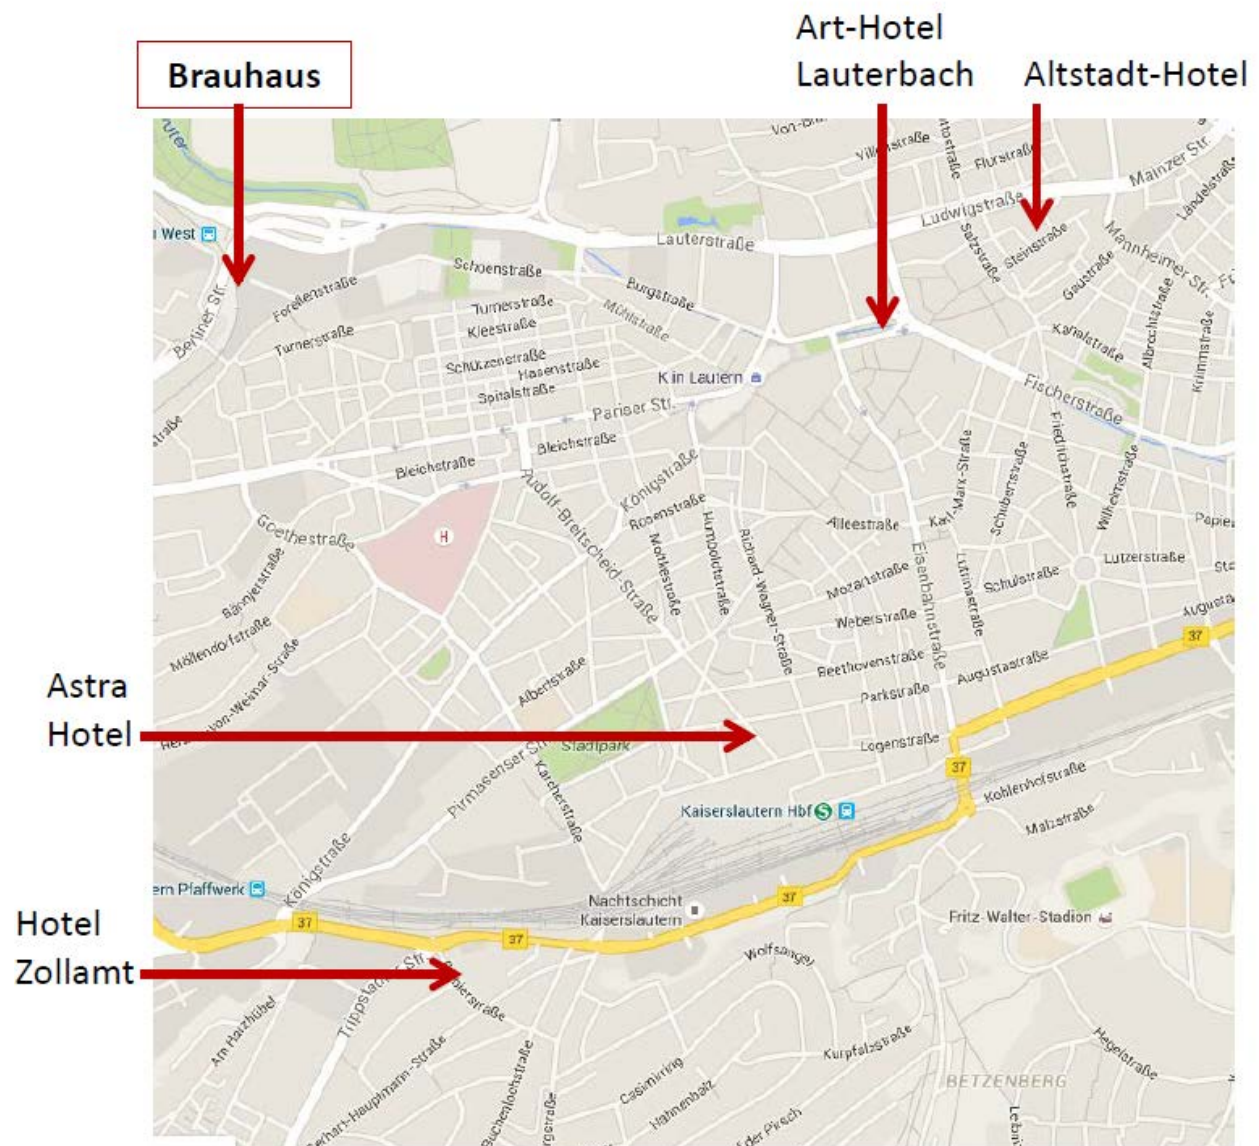

City Map of Kaiserslautern (overview)

This map is supposed to provide you with general orientation. For any details, please consult with the reception desk of your hotel, the organizers, your mobile devices or please use a regular map.

copyright: Google Maps

Conference Hotels

Altstadt-Hotel: Steinstraße 51, 67657 Kaiserslautern, Phone 0631 36430

Art-Hotel Lauterbach: Fruchthallstraße 15, 67655 Kaiserslautern, Phone 0631 362400

Astra-Hotel: Rudolf-Breitscheid-Straße 7, 67655 Kaiserslautern, Phone 0631 36608318

Hotel Zollamt: Buchenlochstraße 1, 67663 Kaiserslautern, Phone 0631 3166600

Taxi

Phone +49 631 366777 (taxi service Kaiserslautern)